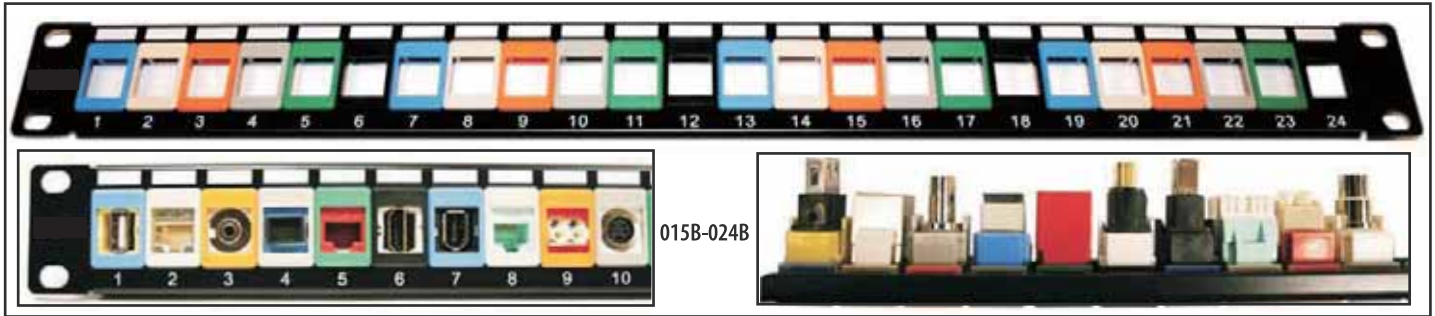

With the most compact keystone jack type snap-in modules

Features:

- Compact design fix into any keystone jack cutout
- Design for multi-media wall plate or feed-thru panel
- Up to six module can be snap-in a single gang decora face plate
- Available in multi color solution
- 24 ports in 1 U / 1.75 inches height 19 inches panel