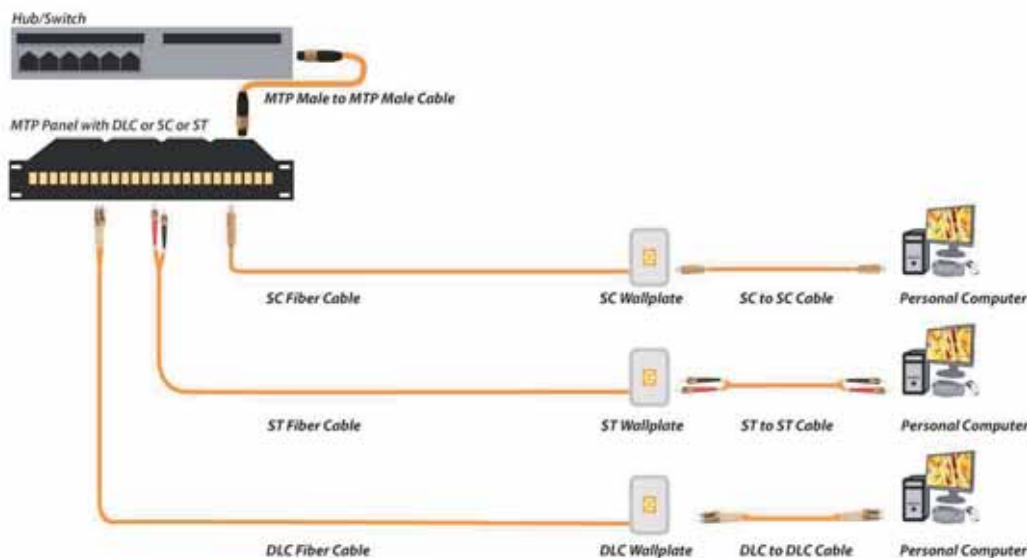

F03-MPO-DLC-24-MM
24Ports MPO-LC 62.5/125µm Rack Panel

F03-MPO-DLC-24-SM
24Ports MPO-LC 9/125µm Rack Panel

F03-MPO-DST-12-10G
24Ports MPO-ST 10G Rack Panel

F03-MPO-DST-12-5M
24Ports MPO-ST 50/125µm Rack Panel

F03-MPO-DST-12-MM
24Ports MPO to ST 62.5/125µm Rack Panel

MTP FIBER STRUCTURE CABLING SOLUTION

Fiber Connectors

F04-DLC-Z
Duplex LC Connector

F04-SC-Z
SC Connector

F04-ST-Z
ST Connector

F04-FC-Z
FC Connector