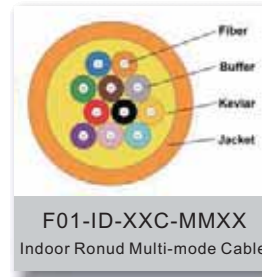

Fiber Bulk Cables

F01-ZP-YY-10GXX
Duplex Zip 10G Cable

F01-ZP-YY-SMXX
Duplex Zip SM Cable

F01-ID-XXC-10GXX
Indoor Round 10G Cable

F01-ID-XXC-MMXX
Indoor Round Multi-mode Cable

Fiber Adapter

F05-DU-LCLC-Z
Duplex LC Adapter

F05-SM-SCSC-Z
Simplex SC Adapter

F05-DU-SCSC-Z
Duplex SC Adapter

F05-DU-SCST-Z
Duplex SC-ST SM Adapter

F05-DU-STST-Z
Duplex ST Adapter

F05-SM-STST-Z
Simplex ST Adapter

F05-MTRJMTRJ-M
MTRJ Adapter

F05-MPOMPO-M
MPO Adapter

Fiber Patch Cords

F02-MPO-MPO-10GXX
MPO to MPO 10G cable

F02-MPO-MPO-5MXX
MPO to MPO 50/125µm Cable

F02-MPO-MPO-MMXX
MPO to MPO 62.5/125µm Cable

F02-MPO-MPO-SMXX
MPO to MPO 9/125µm Cable

MPO Fan-Out Patch Cords