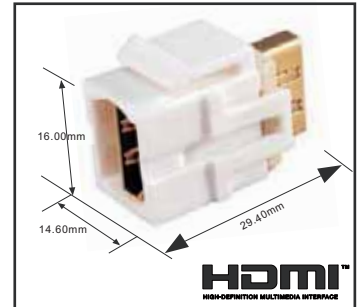

With the most compact keystone jack type snap-in modules

Features:

- Compact design fix into any keystone jack cutout
- Design for multi-media wall plate or feed-thru panel
- Up to six module can be snap-in a single gang decora face plate
- Available in multi color solution
- 24 ports in 1 U / 1.75 inches height 19 inches panel