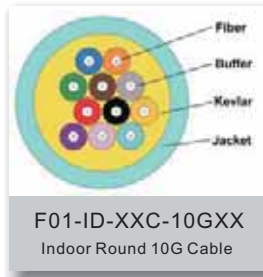

Fiber Bulk Cables

F01-ZP-YY-10GXX
Duplex Zip 10G Cable

F01-ZP-YY-SMXX
Duplex Zip SM Cable

F01-ID-XXC-10GXX
Indoor Round 10G Cable

F01-ID-XXC-MMXX
Indoor Round Multi-mode Cable

Fiber Adapter

F05-DU-LCLC-Z
Duplex LC Adapter

Fiber Patch Cords

F02-MPO-MPO-10GXX
MPO to MPO 10G cable

F02-MPO-MPO-5MXX
MPO to MPO 50/125µm Cable

F02-MPO-MPO-MMXX
MPO to MPO 62.5/125µm Cable

F02-MPO-MPO-SMXX
MPO to MPO 9/125µm Cable

MPO Fan-Out Patch Cords