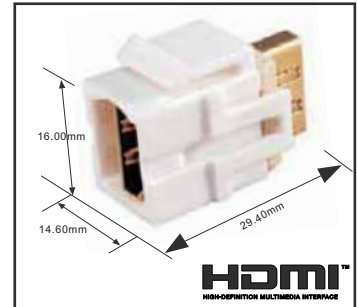

Cat5e/Cat6 Plug

C11U-T50-C6
Cat6 Unshielded Plug

C11U-T50-C5
Cat5e Unshielded Plug

C11S-T50-C5
Cat5e Shielded Plug

C11S-T50-C6
Cat6 Shielded Plug

HIGH DENSITY MULTI-MEDIA WALL PLATE / PANEL SOLUTIONS

With the most compact keystone jack type snap-in modules

Features:

- Compact design fix into any keystone jack cutout
- Design for multi-media wall plate or feed-thru panel
- Up to six module can be snap-in a single gang decora face plate
- Available in multi color solution
- 24 ports in 1 U / 1.75 inches height 19 inches panel

YY = Color WH GY BK BL GN RD OR YL IV

HDMI 1.56" D=29.40mm J01M-HDMI-YY	RCA 1.42" D=32.80mm J01M-RCA-YY	S-Video 1.44" D=36.50mm J01M-MDIN-YY	F-Type 1.30" D=32.00mm J01M-FFF-YY	USB Type-A 1.6" D=40.60mm J01M-USBA-YY	USB Type-B 1.62" D=41.00mm J01M-USBB-YY	6-Pin Firewire 1.62" D=41.00mm J01M-FW-YY	4-Pin Firewire 1.36" D=34.60mm J01M-FWM-YY
BNC 1.27" D=32.20mm J01M-IBN-YY	3.5mm Audio 1.30" D=36.00mm J01M-35M-YY	Banana Plugs 1.45" D=36.80mm J01M-BANA-YY	Speaker Terminal 1.64" D=41.62mm J01M-SP-YY	Cat6a Coupler 1.21" D=30.80mm J01-88S-SI-C6A-AQ	Cat6a Keystone Jack 90° 1.30" D=31.20mm J01WF-I88-M-C6A	Cat6a Keystone Jack 180° 1.22" D=32.60mm J01W-I88-M-C6A	Blank Insert Module 0.74" D=18.80mm J01D-IS-YY
LC (Duplex) 1.37" D=34.80mm J01M-DLC-YY	SC 1.31" D=33.20mm J01M-ISC-YY	ST 1.16" D=29.50mm J01M-IST-YY	MTRJ 1.33" D=33.60mm J01M-MTRJ-YY	Cat6 Shielded Coupler 1.18" D=30.00mm J01-88S-SI-C6-SH	Cat6 Coupler 1.16" D=29.30mm J01-88S-SI-C6-N	Cat6 Keystone Jack 90° 1.23" D=31.20mm J01WF-I88-YY-M	Cat6 Keystone Jack 180° 1.45" D=32.80mm J01W-I88-YY-M
Mini Snap-in Bezel J03M-ALL-YY	RJ-12 Keystone Jack 90° 1.22" D=31.00mm J01F-I66-YY-M	RJ-12 Keystone Jack 180° 1.45" D=32.60mm J01B-I66-YY-M	Cat5e Shielded Coupler 1.18" D=30.00mm J01-SI-C5E-SH-M	Cat5e Coupler 1.16" D=29.40mm J01-88S-SI-C5-N	Cat5e Keystone Jack 90° 1.21" D=30.70mm J01F-I88-YY-M	Cat5e Keystone Jack 180° 1.45" D=32.80mm J01B-I88-YY-M	