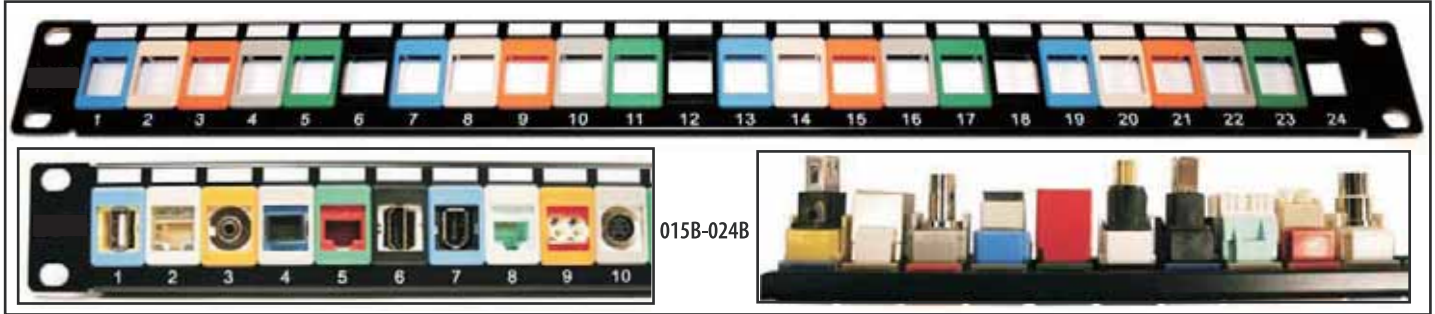

Cat5e/Cat6 Plug

C11U-T50-C6
Cat6 Unshielded Plug

C11U-T50-C5
Cat5e Unshielded Plug

C11S-T50-C5
Cat5e Shielded Plug

C11S-T50-C6
Cat6 Shielded Plug

HIGH DENSITY MULTI-MEDIA WALL PLATE / PANEL SOLUTIONS

With the most compact keystone jack type snap-in modules

Features:

- Compact design fix into any keystone jack cutout
- Design for multi-media wall plate or feed-thru panel
- Up to six module can be snap-in a single gang decora face plate
- Available in multi color solution
- 24 ports in 1 U / 1.75 inches height 19 inches panel