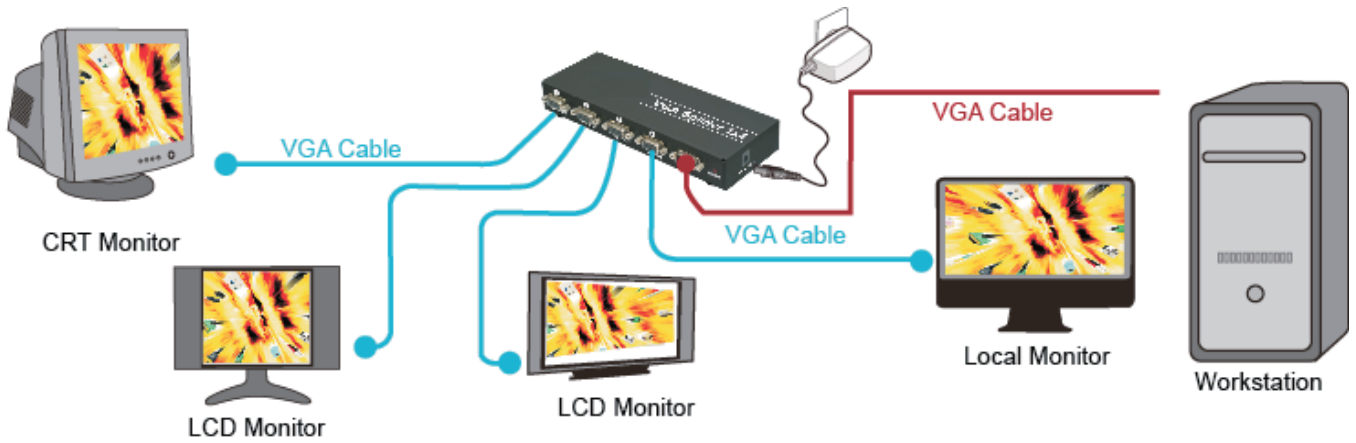

E01-UV35-CE
VGA Faceplate Extender

Video Input: 1xVGA+AUDIO
Video Output: 1xVGA+AUDIO
UTP Cable Length: 150M

Resolutions

640x480, 800x600, 1024x768,
1280x1024, 1600x1200, 1920x1200

E01-UVEX-CE
VGA Faceplate Extender

Video Input: 1xVGA
Video Output: 1xVGA
UTP Cable Length: 150M

Resolutions

640x480, 800x600, 1024x768,
1280x1024, 1600x1200, 1920x1200

VGA 1X4 Splitter Application Diagram

VGA UTP Extender With 3.5mm Audio Application Diagram

HDMI Extender

E01-HDMI-EX13
HDMI Signal Extender

Version:HDMI 1.3b
Video Input:1xHDMI
Input Cable Length Support:35M
Video Output:1xHDMI
Output Cable Length Support:20M

Resolutions(HDTV)

Interlaced(50&60Hz):
480i,576i,1080i
Progressive(50&60Hz):
480p,576p,720p,1080p