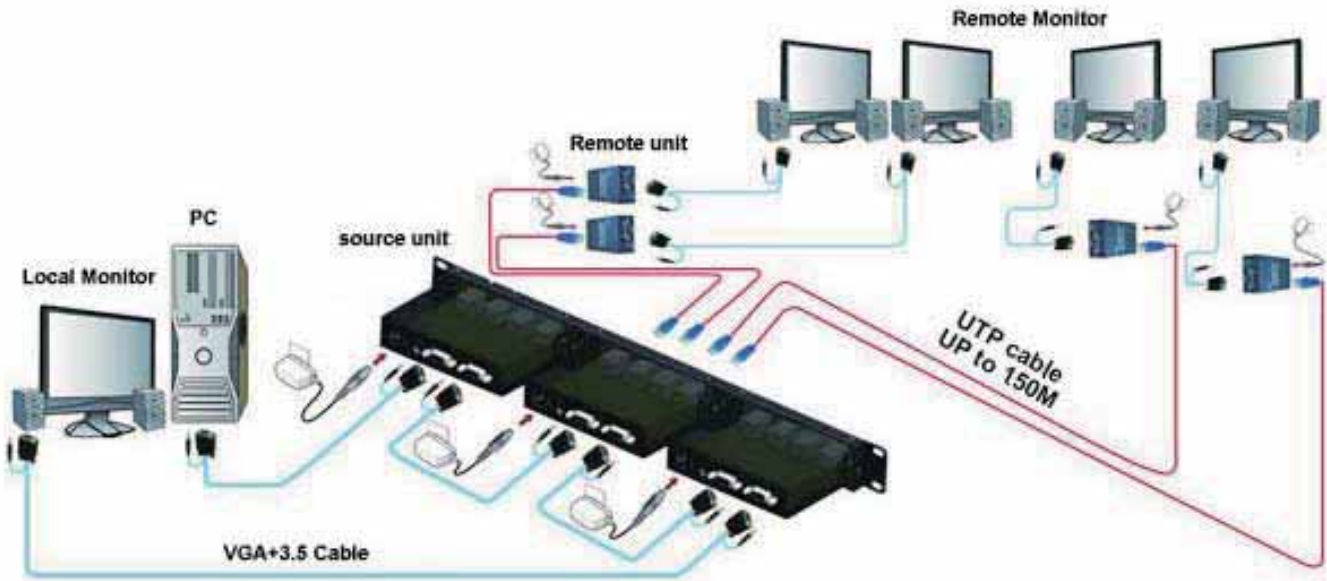

E01-UV35-CE
VGA Faceplate Extender

Video Input: 1xVGA+AUDIO
Video Output: 1xVGA+AUDIO
UTP Cable Length: 150M

Resolutions

640x480, 800x600, 1024x768,
1280x1024, 1600x1200, 1920x1200

E01-UVEX-CE
VGA Faceplate Extender

Video Input: 1xVGA
Video Output: 1xVGA
UTP Cable Length: 150M

Resolutions

640x480, 800x600, 1024x768,
1280x1024, 1600x1200, 1920x1200

VGA 1X4 Splitter Application Diagram

VGA UTP Extender With 3.5mm Audio Application Diagram

HDMI Extender

E01-HDMI-EX13
HDMI Signal Extender

Version:HDMI 1.3b
Video Input:1xHDMI
Input Cable Length Support:35M
Video Output:1xHDMI
Output Cable Length Support:20M

Resolutions(HDTV)

Interlaced(50&60Hz):
480i,576i,1080i
Progressive(50&60Hz):
480p,576p,720p,1080p