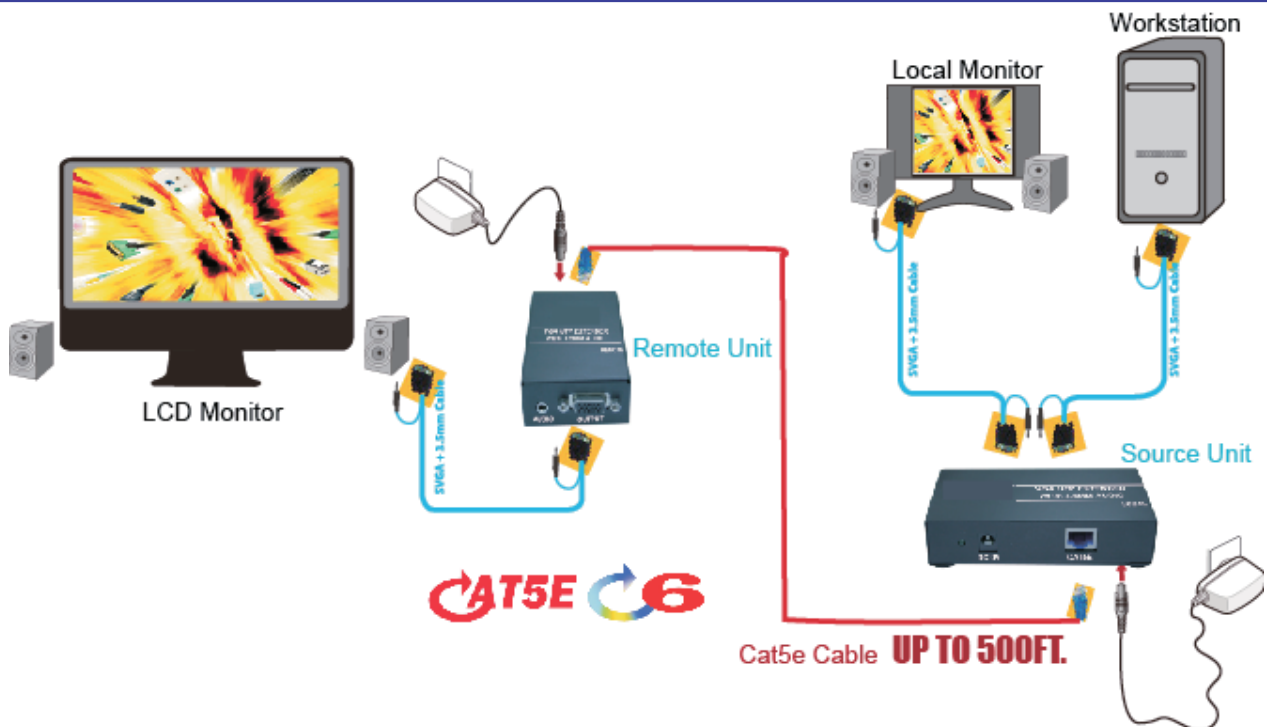

E01-UV35-CE
VGA Faceplate Extender

Video Input: 1xVGA+AUDIO
Video Output: 1xVGA+AUDIO
UTP Cable Length: 150M

Resolutions

640x480, 800x600, 1024x768,
1280x1024, 1600x1200, 1920x1200

E01-UVEX-CE
VGA Faceplate Extender

Video Input: 1xVGA
Video Output: 1xVGA
UTP Cable Length: 150M

Resolutions

640x480, 800x600, 1024x768,
1280x1024, 1600x1200, 1920x1200

VGA 1X4 Splitter Application Diagram

VGA UTP Extender With 3.5mm Audio Application Diagram

HDMI Extender

E01-HDMI-EX13
HDMI Signal Extender

Version:HDMI 1.3b
Video Input:1xHDMI
Input Cable Length Support:35M
Video Output:1xHDMI
Output Cable Length Support:20M

Resolutions(HDTV)

Interlaced(50&60Hz):
480i,576i,1080i
Progressive(50&60Hz):
480p,576p,720p,1080p

E01-HDMI-EXMF-01
HDMI Pigtail Extender

Version:HDMI 1.3b
Video Input:1xHDMI
Input Cable Length Support:45M
Video Output:1xHDMI
Output Cable Length Support:1FT

Resolutions(HDTV)

Interlaced(50&60Hz):
480i,576i,1080i
Progressive(50&60Hz):
480p,576p,720p,1080p